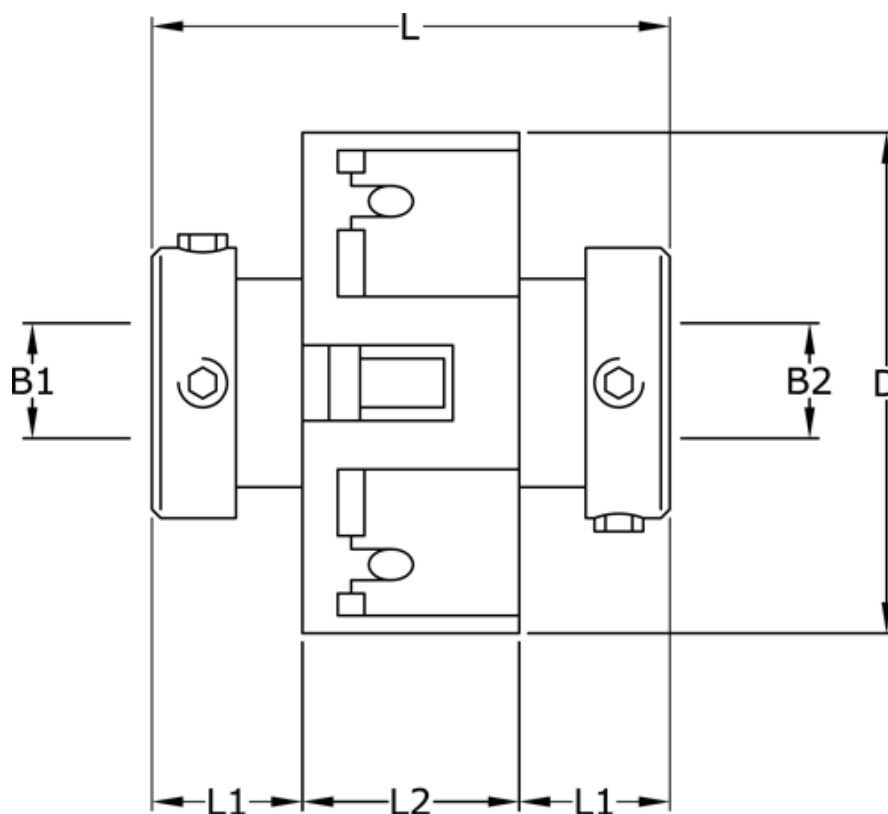

Article number: 3322203703545

Description: Uni-Lat Coupling size 203.70.35.45  
set screw hub, bore 12/18 mm

## Measures

B1	= 12
B2	= 18
D	= 70
L	= 74.0
L1	= 28.5
L2	= 17.0
Screw	= M6